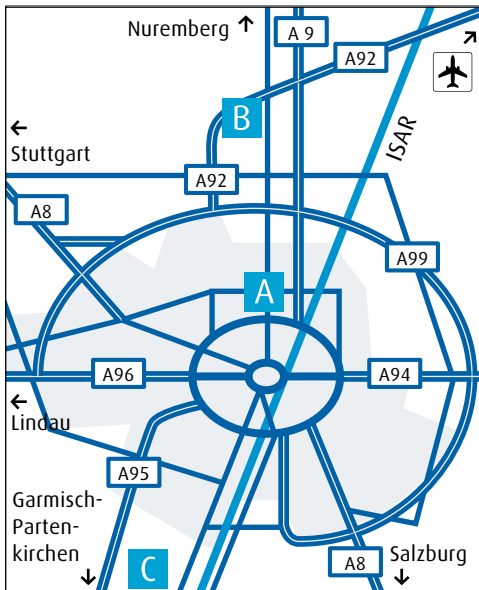

# Directions. Pullach site.

LeadIng.

  
THE LINDE GROUP

**Linde AG**  
Linde Gas Division  
Seitnerstrasse 70  
82049 Pullach  
Germany

Telephone +49.89.7446-0  
Fax +49.89.7446-1144

[info@linde-gas.com](mailto:info@linde-gas.com)  
[www.linde-gas.com](http://www.linde-gas.com)